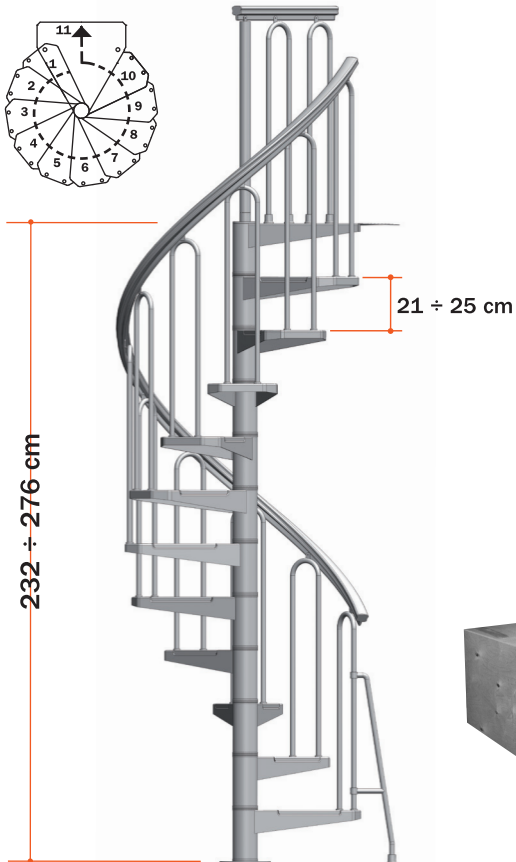

nice 3

nice 3

RAL 9006

PVC

nice 3-1.1
Art. K50007000

113 x 95 x 58 cm
125 ÷ 140 kg

nice 3-1.2
Art. K50008000

253 ÷ 301 cm

nice 3-1.3
Art. K50009000

274 ÷ 326 cm

nice 3-1.4
Art. K50010000

295 ÷ 351 cm